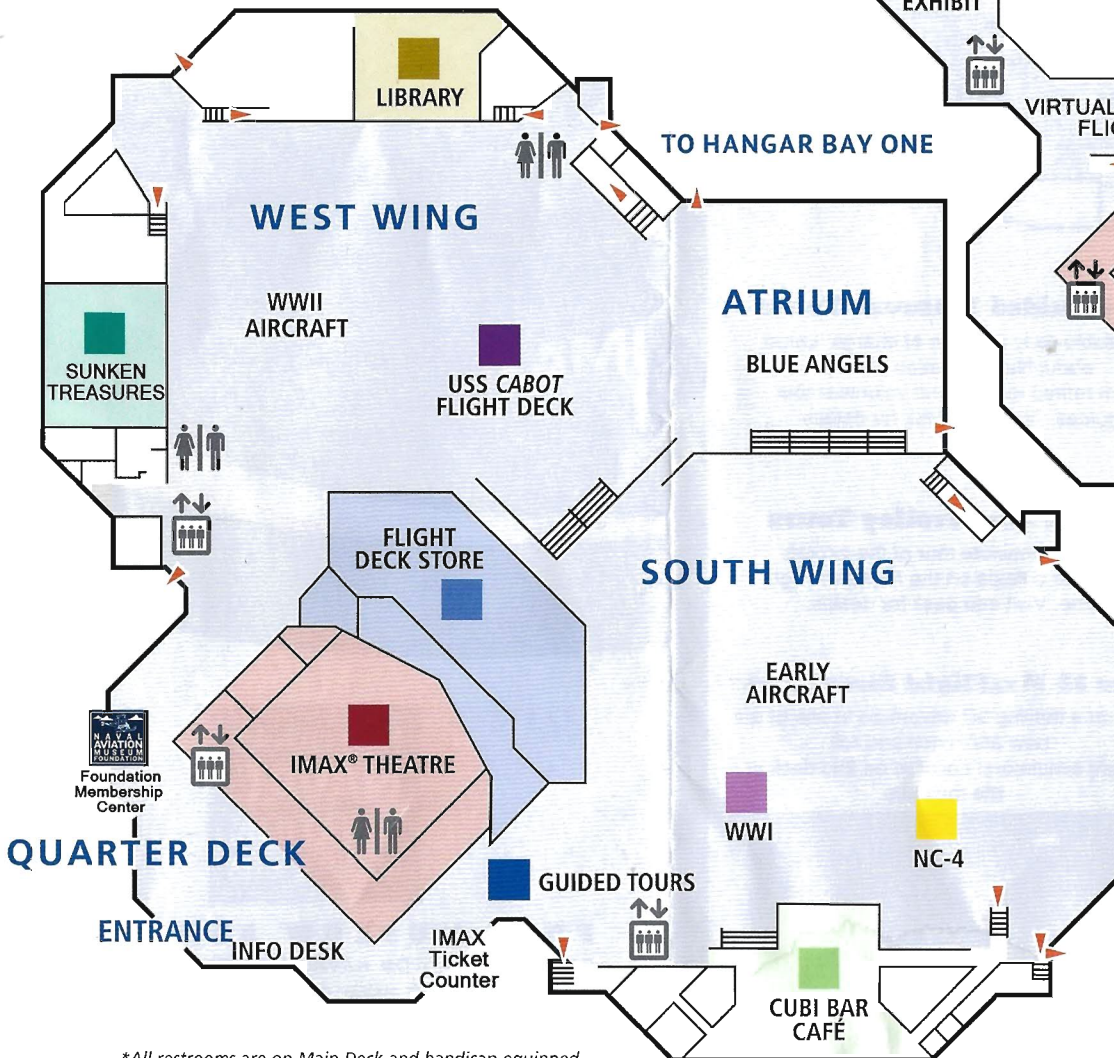

Download the Blue Angels and National Naval Aviation Museum Apps

Download both apps for FREE today!

Available On:

NATIONAL NAVAL AVIATION MUSEUM

MAIN DECK

SECOND DECK

IMAX® Theatre Showtimes:

Movies show at the top of each hour beginning at 10 a.m. with last movie starting at 4 p.m.

Cubi Bar Cafe:

Serving lunch daily from 11 a.m. - 3:30 p.m.

Flight Deck Store:

Take home a unique souvenir!
Open Daily at 9:30 a.m.,
Shop online at
www.NavalAviation.com

Preserve the History and Heritage of Naval Aviation

*All restrooms are on Main Deck and handicap equipped.

HANGAR BAY ONE

55,000 sq. ft. of Exhibits

Be sure to visit the Museum's new expansion, Hangar Bay One, displaying aircraft and exhibits of the post-World War II era including an expanded Apollo Space Exhibit, *Marine One* Presidential Helicopter, Prisoner of War exhibit, Women in Naval Aviation exhibit and the Blue Angels 4D Experience.

Flight Line Trolley Tours

A free 45-minute tour of the aircraft displayed outside on the Museum Flight Line. Visit info desk for details.

New 3D MaxFlight Simulators

Fly on a thrilling 3D adventure in one of our new 360° pitch and roll flight simulators! Located on 2nd deck of the museum.