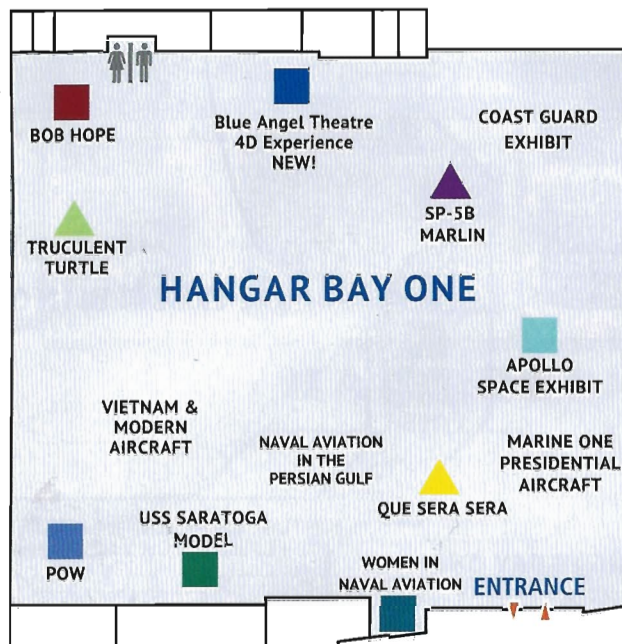

The Naval Aviation Museum Foundation funds museum exhibits, restoration of historic aircraft and aviation-themed education programs to inspire the next generation. Visit the Foundation Membership Center located near the museum entrance.
www.NavalAviationFoundation.org

*All restrooms are on Main Deck and handicap equipped.

HANGAR BAY ONE

55,000 sq. ft. of Exhibits

Be sure to visit the Museum's new expansion, Hangar Bay One, displaying aircraft and exhibits of the post-World War II era including an expanded Apollo Space Exhibit, *Marine One* Presidential Helicopter, Prisoner of War exhibit, Women in Naval Aviation exhibit and the Blue Angels 4D Experience.

NATIONAL FLIGHT ACADEMY

The National Flight Academy, located next to the Museum, is an aviation-themed adventure for 7th-12th graders aboard a massive virtual aircraft carrier. This immersive program is filled with advanced technology, exciting missions, flight simulators and virtual reality games that ignite imagination and encourage learning.

Flight Line Trolley Tours

A free 45-minute tour of the aircraft displayed outside on the Museum Flight Line. Visit info desk for details.

New 3D MaxFlight Simulators

Fly on a thrilling 3D adventure in one of our new 360° pitch and roll flight simulators! Located on 2nd deck of the museum.