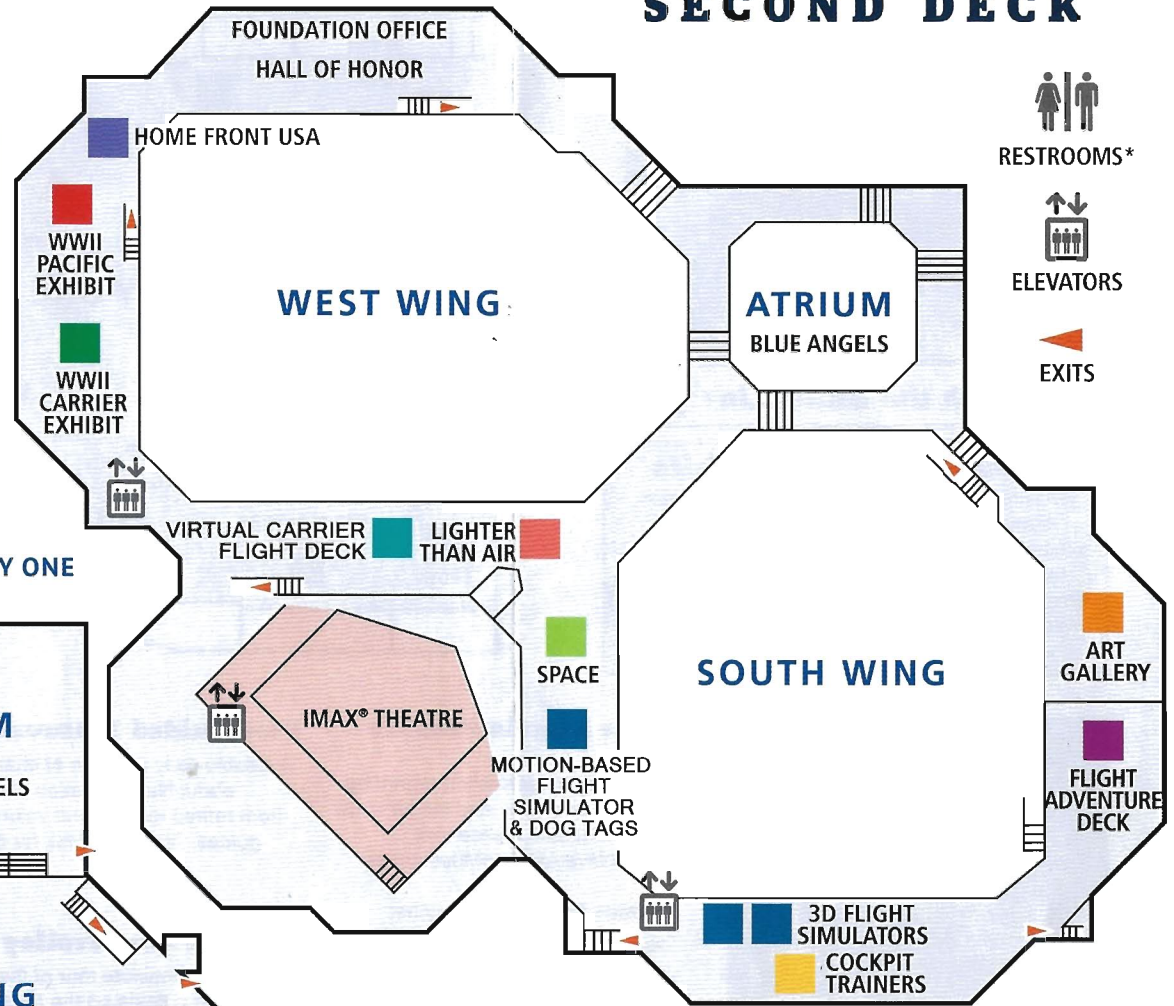

Download the Blue Angels and National Naval Aviation Museum Apps

Download both apps for FREE today!

Available On:

NATIONAL NAVAL AVIATION MUSEUM

MAIN DECK

SECOND DECK

IMAX® Theatre Showtimes:

Movies show at the top of each hour beginning at 10 a.m. with last movie starting at 4 p.m.

Cubi Bar Cafe:

Serving lunch daily from 11 a.m. - 3:30 p.m.

Flight Deck Store:

Take home a unique souvenir!
Open Daily at 9:30 a.m.,
Shop online at
www.NavalAviation.com

Preserve the History and Heritage of Naval Aviation

*All restrooms are on Main Deck and handicap equipped.

HANGAR BAY ONE

55,000 sq. ft. of Exhibits

Be sure to visit the Museum's new expansion, Hangar Bay One, displaying aircraft and exhibits of the post-World War II era including an expanded Apollo Space Exhibit, *Marine One* Presidential Helicopter, Prisoner of War exhibit, Women in Naval Aviation exhibit and the Blue Angels 4D Experience.

Flight Line Trolley Tours

A free 45-minute tour of the aircraft displayed outside on the Museum Flight Line. Visit info desk for details.

New 3D MaxFlight Simulators

Fly on a thrilling 3D adventure in one of our new 360° pitch and roll flight simulators! Located on 2nd deck of the museum.